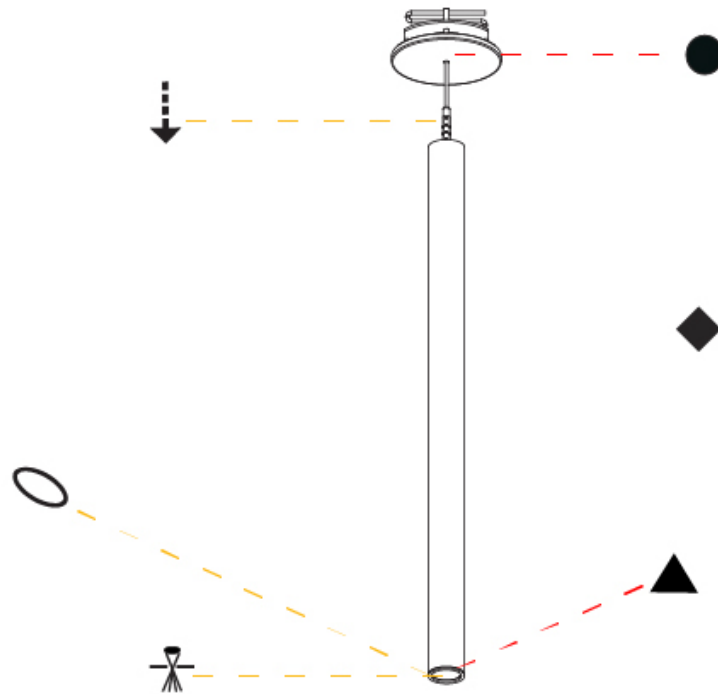

#### PHYSICAL

Shape: Cylinder  
 Diameter (mm): 28  
 Diameter (in): 1 1/8  
 Height (mm): 450  
 Height (in): 17 11/16  
 Max. Overall Height (mm): 2450  
 Max. Overall Height (in): 96 7/16  
 Min. Recessing Depth (mm): 75  
 Min. Recessing Depth (in): 2 15/16  
 Light Distribution: Downlight  
 Weight (kg): 0.504  
 Weight (lbs): 1.11  
 Diffuser: Shine Ring - Opal / Yellow / Orange / Red / Blue / Green  
 Fixture Finish: SSR / BKV / CWI / CRY / HAB / UFT / ITA / RUA / FTG / MYG / LOD / PUS / FRO / FUP / KIA / POP / BLS / SPG / MEY / GOH / GUM / CHC / COM / ABZ / JAG / OBR / MOS / ROR  
 Fixture Material: Aluminum  
 Cable Details: 2000mm or 4000mm Black Cable  
 Cut-out Measurements: 68mm / 2 11/16"

#### OPTICAL

Optic°: 24 / 32 / 58

## HANGOVER PLUG SHINE MONOPOINT RECESSED CANOPY SUSPENSION

A30844-

PROJECT \_\_\_\_\_

TYPE \_\_\_\_\_

SPECIFIER \_\_\_\_\_

QUANTITY \_\_\_\_\_

DATE \_\_\_\_\_

A