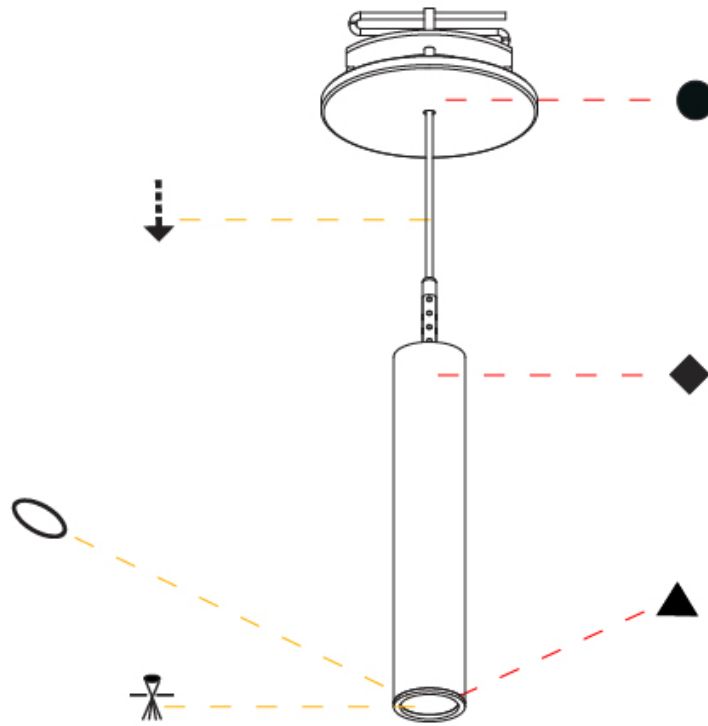

#### PHYSICAL

Shape: Cylinder  
 Diameter (mm): 28  
 Diameter (in): 1 1/8  
 Height (mm): 150  
 Height (in): 5 7/8  
 Max. Overall Height (mm): 2150  
 Max. Overall Height (in): 84 5/8  
 Min. Recessing Depth (mm): 75  
 Min. Recessing Depth (in): 2 15/16  
 Light Distribution: Downlight  
 Weight (kg): 0.422  
 Weight (lbs): .930  
 Diffuser: Shine Ring - Opal / Yellow / Orange / Red / Blue / Green  
 Fixture Finish: SSR / BKV / CWI / CRY / HAB / UFT / ITA / RUA / FTG / MYG / LOD / PUS / FRO / FUP / KIA / POP / BLS / SPG / MEY / GOH / GUM / CHC / COM / ABZ / JAG / OBR / MOS / ROR  
 Fixture Material: Aluminum  
 Cable Details: 2000mm or 4000mm Black Cable  
 Cut-out Measurements: 68mm / 2 11/16"

## HANGOVER PLUG SHINE MONOPOINT RECESSED CANOPY SUSPENSION

A30842-

PROJECT \_\_\_\_\_

TYPE \_\_\_\_\_

SPECIFIER \_\_\_\_\_

QUANTITY \_\_\_\_\_

DATE \_\_\_\_\_

A

#### PHYSICAL

Shape: Cylinder  
 Diameter (mm): 28  
 Diameter (in): 1 1/8  
 Height (mm): 300  
 Height (in): 11 13/16  
 Max. Overall Height (mm): 2300  
 Max. Overall Height (in): 90 7/16  
 Min. Recessing Depth (mm): 75  
 Min. Recessing Depth (in): 2 15/16  
 Light Distribution: Downlight  
 Weight (kg): 0.63  
 Weight (lbs): 1.39  
 Diffuser: Shine Ring - Opal / Yellow / Orange / Red / Blue / Green  
 Fixture Finish: SSR / BKV / CWI / CRY / HAB / UFT / ITA / RUA / FTG / MYG / LOD / PUS / FRO / FUP / KIA / POP / BLS / SPG / MEY / GOH / GUM / CHC / COM / ABZ / JAG / OBR / MOS / ROR  
 Fixture Material: Aluminum  
 Cable Details: 2000mm or 4000mm Black Cable  
 Cut-out Measurements: 68mm / 2 11/16"